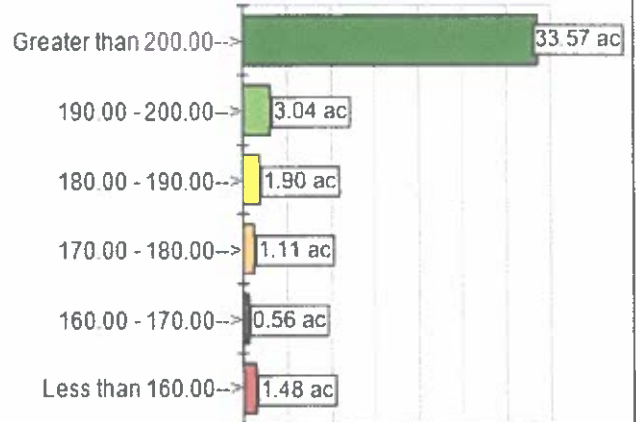

Dry Yield

Mallams Farms Inc. - Payne - 21

Client Information:

Client: Mallams Farms Inc.
 Farm: Payne
 Field: 21

Field Information:

Crop: Corn
 Start Date: 9/25/2014
 Product: Corn
 Elapsed Time: 5.372 h
 Area: 43.12 ac
 Average Yield: 224.0 bu/ac
 Average Dry Weight: 12,544.4 lb/ac
 Total Yield: 9,658.4 bu
 Total Dry Weight: 540,871 lb
 Average Moisture: 23.90 %
 Productivity(area/hour): 8.03 ac/h

Legend Information:

Units = bu/ac

Field information and legend apply to active map layer only.

Dry Yield

Mallams Farms Inc. - Payne - 21

1500 ft